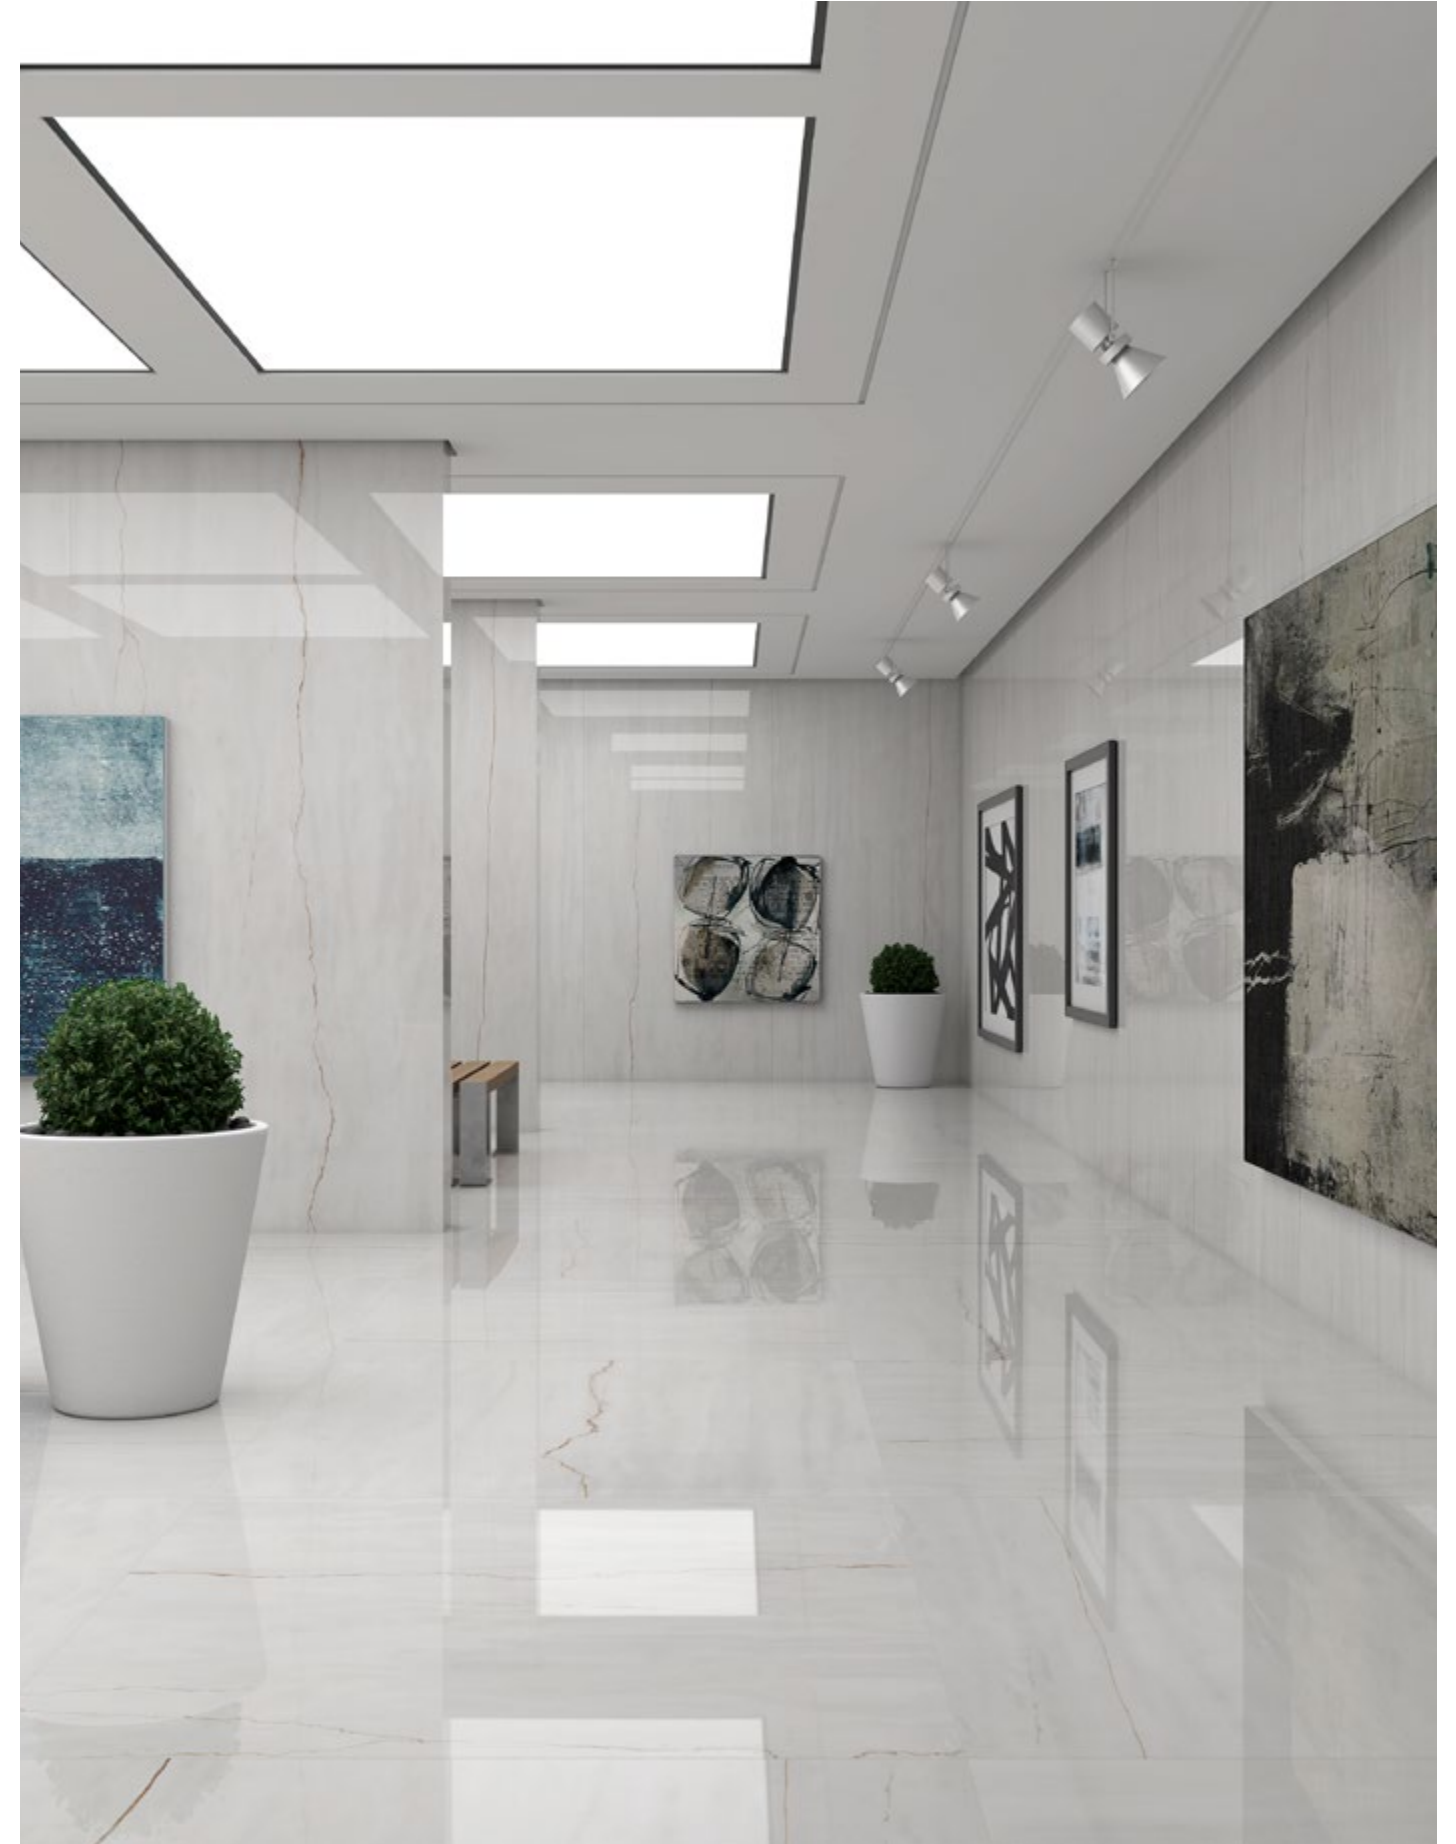

GLAZED PORCELAIN STONEWARE + STD BODY + RECTIFIED + POLISHED
GRES PORCELÁNICO ESMALTADO + PASTA STD + RECTIFICADO + PULIDO

120x260 cm/48"x104"

MASSA WHITE POLISHED

MASSA WHITE POLISHED
120x260 cm/48"x104" RC
↘

GLAZED PORCELAIN STONEWARE + STD BODY + RECTIFIED + POLISHED
GRES PORCELÁNICO ESMALTADO + PASTA STD + RECTIFICADO + PULIDO

120x120 cm/48"x48" + 60x120 cm/24"x48"

MASSA WHITE POLISHED

MASSA WHITE POLISHED
120x120 cm/48"x48" RC PL
↘

MASSA WHITE POLISHED
120x260 cm/48"x104" RC PL
↘

MARBLE
MÁRMOLES

Mosaic (Mesh / Malla)
30x30 cm/11.8"x11.8"

Hexagon (Mesh / Malla)
32,5x22,5 cm/13"x9"

GRADONE STRAIR:
PELDAÑO GRADONE:

30x60 cm/11.8"x24"	2
30x120 cm/11.8"x48"	2